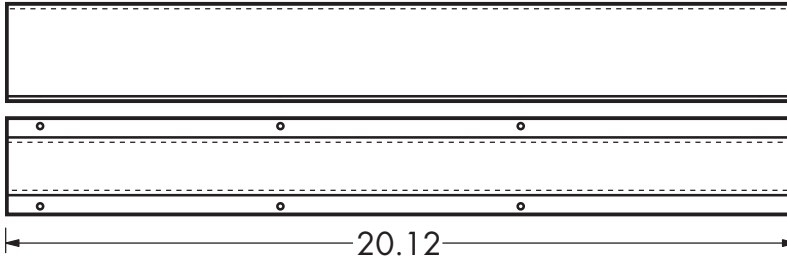

QuikTRAY™ Center Partition Support for 3" Center Stile

QuikTRAY Center Partition Support - Bulk Packaging with Hardware

Bulk Colors Available

White	Beige	Cream
B-232-00	B-232-01	B-232-02

Bulk Packaging - 12 Sets Per Box
24 - QuikTRAY Center Partition Supports
1 - B-302 (200 x HAR-020 Mounting Screws)

QuikTRAY Center Partition Support - Polybag Packaging with Hardware

Polybag Colors Available

White	Beige	Cream
B-235-00	B-235-01	B-235-02

Polybag Packaging - 12 Bags Per Box
2 - QuikTRAY Center Partition Supports
1 - B-231 (20 x HAR-020 Mounting Screws)

B-232-00, B-232-01, B-232-02, B-235-00, B-235-01, B-235-02
 21
 010
24
 480