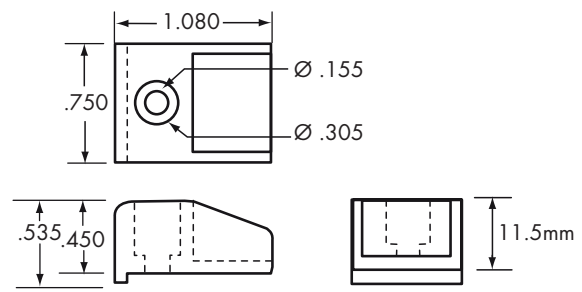

Side Mount 11.5mm Rollout Tray Bumper

B-333, B-334, B-335, B-361, B-362, B-401-00, B-401-01, B-401-02

002 2,000

64,000