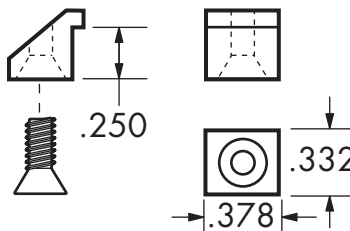

Hook Dowel for Undermount Slides

use $\varnothing$ .300 Flat Head Machine Screw

T-508 Hook Dowel – Polybag Packaging

POLYBAG B-307 – 200 T-508 hook dowels per bag
B-309 – 8 T-508 hook dowels, 8 HAR-031 mounting screws per bag; 50 bags per box

B-307, B-309

1,000

N/A

TENN-TEX Plastics Inc. has tested a variety of drawer slides on the market. Tested drawer slides include: epoxy-coated side-mount, ballbearing, metal-sided, and undermount. Each slide was tested with a 75-pound load at 100,000 cycles. We recommend a maximum of three rollouts per 20" long pilaster. No drawer should exceed a maximum load of 75 pounds. Please check your drawer-slide manufacturer's specifications for slide and test ratings. Do not exceed the manufacturer's specifications.

For concealed full-extension undermount slides, we recommend the use of T-508 hook dowels at the front and back.

When using epoxy-coated slides, we recommend double captive versions for best performance.