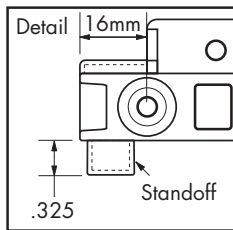

QuikTRAY™ 1 1/4" Support with .325 Standoff

T-502 QuikTRAY - Bulk Packaging with Hardware

	Bulk Colors Available	White	Beige	Cream
		B-502-00	B-502-01	B-502-02

1. **Bulk Packaging** - 25 Sets Per Box
   100 - QuikTRAY Supports 1 1/4"
   200 - T-506 Hook Dowels for Machine Screw
   200 - HAR-031 6-32 x 3/8 Machine Screw

T-502 QuikTRAY - Polybag Packaging with Hardware

	Polybag Colors Available	White	Beige	Cream
		B-522-00	B-522-01	B-522-02

1. **Polybag Packaging** - 20 Bags Per Box
   4 - QuikTRAY Supports 1 1/4"
   8 - T-506 Hook Dowels for Machine Screw
   8 - HAR-031 6-32 x 3/8 Machine Screw
   20 - HAR-020 #6 x 7/16" Pan Head Phillips Zinc Screw
   1 - INS-015 Instruction Sheet

B-230, B-238, B-239, B-358, B-359, B-360, B-502-00, B-502-01, B-502-02, B-522-00, B-522-01, B-522-02

100

1,600