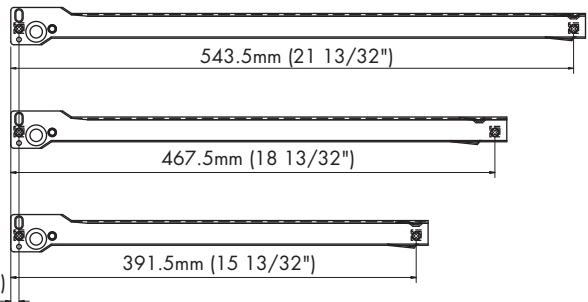

Order Information

B-295-00	24" Base Cabinet	Double captive slide set, 555 CM/550mm DM, with T-506 dowel	White	20 Sets
B-295-01	24" Base Cabinet	Double captive slide set, 555 CM/550mm DM, with T-506 dowel	Beige	20 Sets
B-296-00	21" Vanity Cabinet	Double captive slide set, 479 CM/450mm DM, with T-506 dowel	White	20 Sets
B-296-01	21" Vanity Cabinet	Double captive slide set, 479 CM/400mm DM, with T-506 dowel	Beige	20 Sets
B-297-00	18" Vanity Cabinet	Double captive slide set, 403 CM/550mm DM, with T-506 dowel	White	20 Sets
B-297-01	18" Vanity Cabinet	Double captive slide set, 403 CM/550mm DM, with T-506 dowel	Beige	20 Sets
B-357-00	24" Base Cabinet	Double captive slide set, 555 CM/550mm DM, with T-507 dowel	White	20 Sets
B-357-01	24" Base Cabinet	Double captive slide set, 555 CM/550mm DM, with T-507 dowel	Beige	20 Sets
B-363-00	21" Vanity Cabinet	Double captive slide set, 479 CM/550mm DM, with T-507 dowel	White	20 Sets

Each box contains 20 pcs each of: CML, CMR, DML, DMR CM= Cabinet Member, DM=Drawer Member

20
740