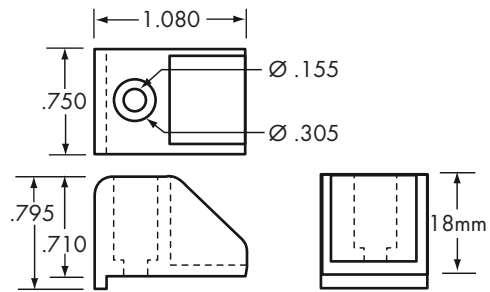

Side Mount 18mm Rollout Tray Bumper

B-336, B-337, B-338, B-400-00, B-400-01, B-400-02

002 2,000

64,000