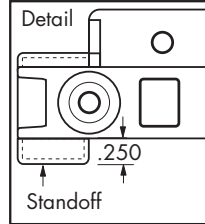

### QuikTRAY™ 1" Support with .250 Standoff