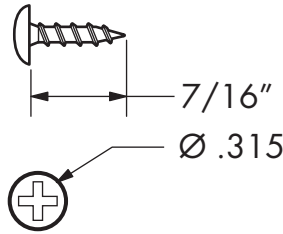

#6 x 7/16 Trusshead PH Type 17 Mounting Screw for Pilaster Support

HAR-020 Mounting Screw – Polybag Packaging

	B-302 – 200 HAR-020 screws per bag; 100 bags per box
	B-301 – 100 HAR-020 screws per bag; 100 bags per box
	B-231 – 20 HAR-020 screws per bag; 100 bags per box

1,000
N/A