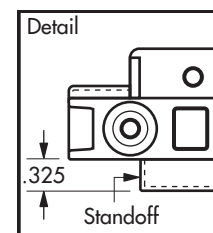

Short QuikTRAY™ 1 1/4" Support with .325 Standoff

T-531 QuikTRAY - Bulk Packaging with Hardware

Bulk Colors Available White Beige Cream

B-524-00 **B-524-01** **B-524-02**

Bulk Packaging - 25 Sets Per Box
100 - QuikTRAY Supports 1 1/4"
100 - T-506 Hook Dowels for Machine Screw
100 - HAR-031 6-32 x 3/8 Machine Screw

T-531 QuikTRAY - Polybag Packaging with Hardware

Polybag Colors Available White Beige Cream

B-523-00 **B-523-01** **B-523-02**

Polybag Packaging - 20 Bags Per Box
4 - QuikTRAY Supports 1 1/4"
4 - T-506 Hook Dowels for Machine Screw
4 - HAR-031 6-32 x 3/8 Machine Screw

B-523-00, B-523-01, B-523-02, B-524-00, B-524-01, B-524-02 7 005 100 7,500